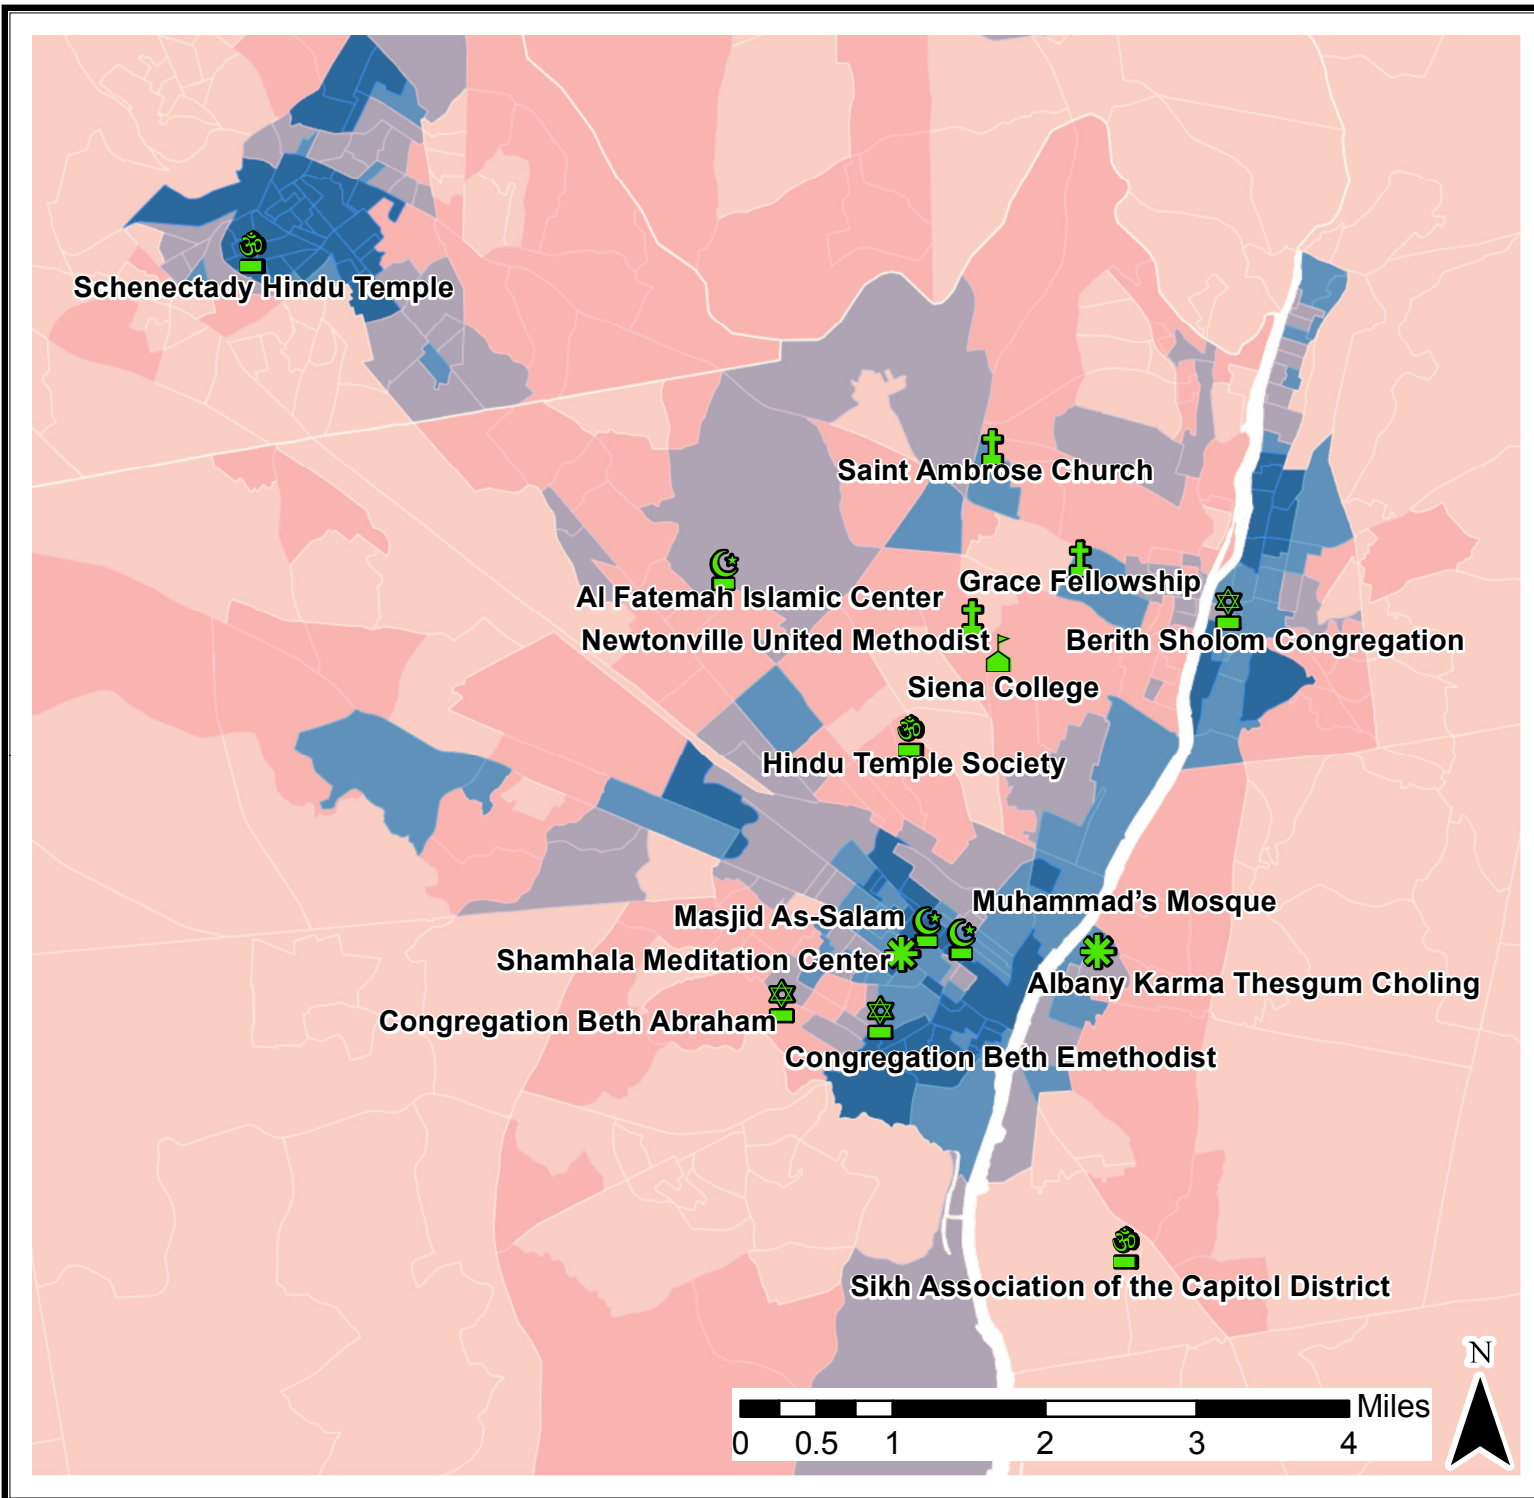

Sacred Places of Albany County

RELG-181
Experiences of the Sacred

Legend

Diversity index by tract 2010 Diversity Index

- Very High (More than 60.2%)
- High (47.3% - 60.2%)
- Average (34.4% - 47.2%)
- Low (21.5% - 34.3%)
- Very Low (Less than 21.5%)